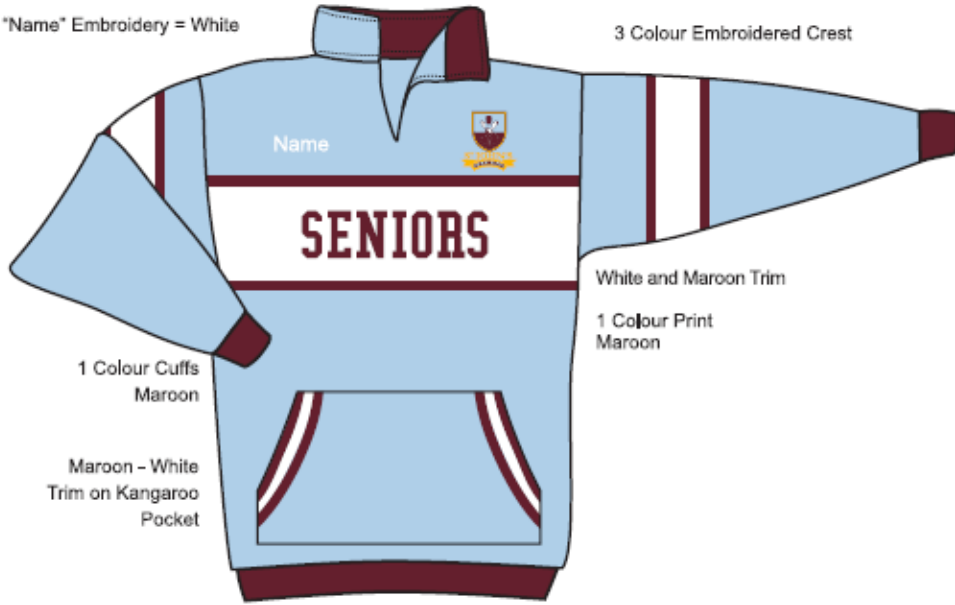

"Name" Embroidery = White

3 Colour Embroidered Crest

"Name" Embroidery = White

3 Colour Embroidered Crest

SENIORS

"SENIORS" Embroidery = White

22

SURNAME

BACK

2 Colour PRINT = Maroon, White

1 Colour Heatpress = Maroon