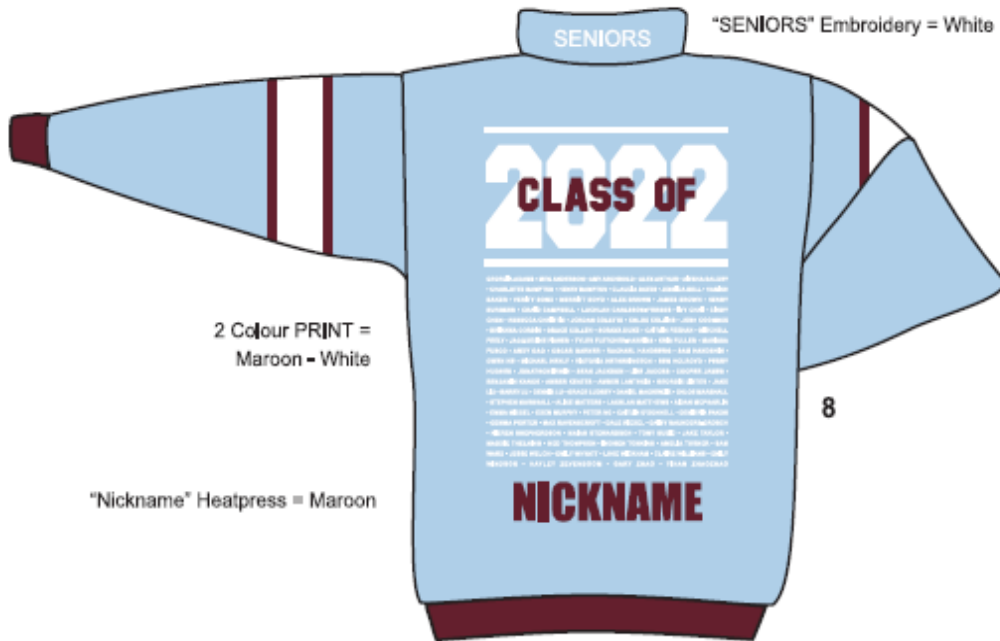

"Name" Embroidery = White

3 Colour Embroidered Crest

"Name" Embroidery = White

3 Colour Embroidered Crest

SENIORS

"SENIORS" Embroidery = White

22

SURNAME

BACK

2 Colour PRINT = Maroon, White

1 Colour Heatpress = Maroon